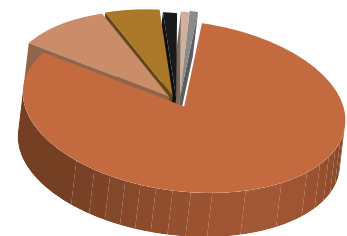

Annual Contributions to IIMC Educational Programs:

Education Funds to IIMC – 57%	($48,216.87)
Restricted CMC & MMC Scholarships – 7%	($6,000.00)
Unrestricted CMC & MMC Scholarships – 4%	($3,400.00)
Laserfiche Institute Directors Colloquium – 1%	($1,313.97)
State Education Grants – .5%	($500.00)
Distance Learning – .5%	($200.00)

NAGARA Grant Program

Funds Paid Out - $1,000.00
Funds Received/Reserved - $0.00