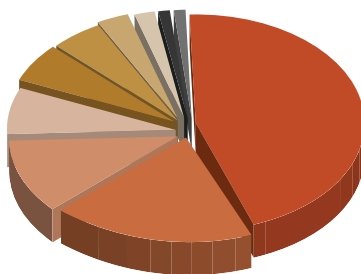

DONOR RECOGNITION

Donor Recognition is on going. We recognize our donors in our annual reports and during special events.

SPONSORS

As part of the MCEF/IIMC sponsorship agreement, IIMC donates 10 percent of its annual sponsorship revenue to MCEF. In spite of the economy, our sponsors have shown their commitment to MCEF by their continuous support for Clerk Education. We thank our Sponsors for their commitment.

MCEF continues to work hard to control and keep expenses to a minimum. MCEF Board Members volunteer their time and dollars by paying a portion, if not all, of the travel, lodging or operational costs out of their own expenses. Special thanks go out to the IIMC Board and Staff for their continued efforts to support all of MCEF's fund raising programs.

In 2013, MCEF provided $41,466 for IIMC's Educational Programs. These funds include our returns recognized from Unrestricted Funds and Restricted Endowment Funds and were used for Special Educational Programs, CMC and MMC Scholarships, Distance Learning Scholarships, State Grants and support of the Institute Directors Colloquium. This can be contributed to two areas: our IIMC members believe in MCEF's mission and their continuous giving; and MCEF's diligence in growing the Foundation.

Thank you for supporting your Foundation throughout these 30 years.

Dale Barstow
MCEF President

2013 YEAR END CHARTS

Income: (Total Income $97,359.79)

Voluntary Contributions from IIMC members – 45%	($43,955.00)
Raffles – 19%	($18,523.73)
Society Donations – 11%	($10,837.09)
Silent Auction – 7%	($6,710.00)
Other – 6%	($5,859.22)
Sponsorships from IIMC – 5%	($4,404.75)
Endowments – 3%	($3,290.00)
Walk/Run – 2%	($2,425.00)
Memorials & Tributes – 1%	($1,175.00)
Explore Milwaukee – 1%	($180.00)