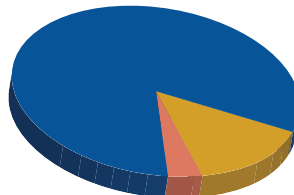

Operating Expenses: (Total Operating/Other Expenses $78,414.22)

Professional Fees	22%	($17,703.50)
Board Travel	4%	($2,896.13)
Supplies/Printing/Postage	1%	($659.75)
Legacy Plan	0%	($0.00)

Actual operating expense to total revenue for the year is 19%