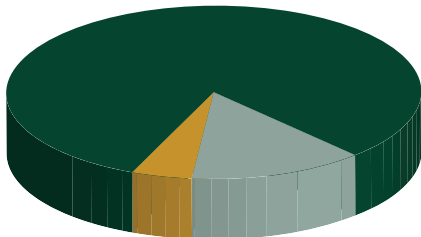

Operating Expenses

Total Operating/Other Expenses **$108,185**

- Professional Fees- $18,903
- Board Travel - 3,662
- Supplies/Printing/Postage - 1,039
- IIMC Annual Contract - 0
- Legacy Plan - 0

Actual operating expense to total revenue for the year is **18%**