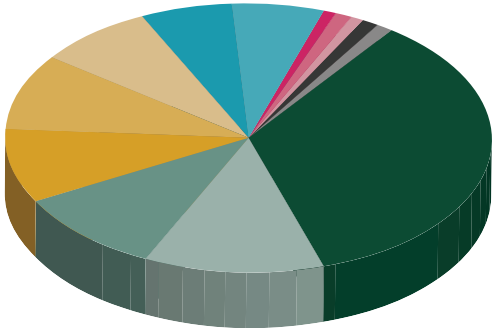

2015 Year End Charts

Income

Total Income **\$128,801**

- Voluntary Contributions from IIMC members – \$44,905.00
- Endowments – \$15,580
- Raffles – \$12,498
- Society Donations – \$12,196
- President Simmons Bracelets – 11,084
- Education Funds from IIMC – \$10,456
- Silent Auction – \$7,982
- Sponsorships from IIMC – \$7,265
- Explore – \$2,160
- Memorials & Tributes – \$2,045
- Walk/Run – \$1,377
- Other – \$923
- 30 for 30 – \$330