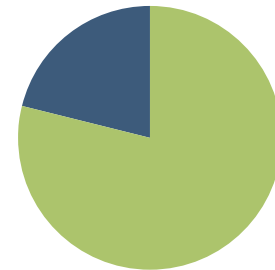

2021 YEAR END CHARTS

Income - 2021 Total Income $249,831.34

■ Society Donations – 46%.....	$114,981.64
■ Voluntary Contributions from IIMC members – 23%.....	$58,420.25
■ Endowments – 15%.....	$37,935.00
■ Misc Raffles (HI Trip, Conf Reg. Misc.) – 5%.....	$12,780.00
■ Silent Auction – 3%.....	$7,502.50
■ 2020 Education Funds from IIMC – 2%.....	$5,000.00
■ Memorials & Tributes – 2%.....	$4,960.00
■ Other – 2%.....	$3,569.05
■ Sponsorships from IIMC – 1%.....	$2,507.90
■ Conference T-shirts – 1%.....	$2,175.00
■ Conference Bracelets – 0%.....	$0.00
■ Exhibit Hall Royalty – 0%.....	$0.00

Operating Expenses - 2021 Total Operating/Other Expenses $77,199.19

■ Professional Fees – 25%.....	$19,320.00
■ Supplies/Printing/Postage (includes SA/Conf.) – 7%.....	$5,096.69
■ Board Travel – 0%.....	$0.00
■ Legacy Plan – 0%.....	$0.00

Actual operating expenses to total revenue for the year is 15%

Annual Contributions to IIMC Educational Programs

■ 2020 Education Funds to IIMC – 52%.....	$40,454.00
■ Restricted CMC & MMC Scholarships – 11%.....	$8,235.00
■ Unrestricted CMC & MMC Scholarships – 5%.....	$4,093.50
■ State Education Grants – 0%.....	$0.00
■ Distance Learning – 0%.....	$0.00
■ LaserFiche Institute Directors Colloquium – 0%.....	$0.00

Endowment Funds

■ Year End 2020 Unrestricted.....	$2,395,221.48
■ Year End 2020 Restricted.....	$809,451.25
Year End Total Value 2020.....	$3,204,672.73

■ Year End 2021 Unrestricted.....	$2,774,911.71
■ Year End 2021 Restricted.....	$974,423.08
Year End Total Value 2021.....	$3,749,334.79