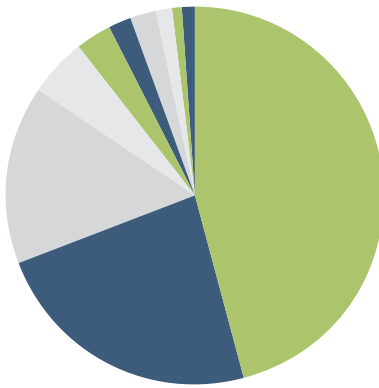

The most important investment you can make is in yourself.

Warren Buffet

2021 YEAR END CHARTS

Income - 2021 Total Income \$249,831.34

■ Society Donations – 46%.....	\$114,981.64
■ Voluntary Contributions from IIMC members – 23%.....	\$58,420.25
■ Endowments – 15%.....	\$37,935.00
■ Misc Raffles (HI Trip, Conf Reg. Misc.) – 5%.....	\$12,780.00
■ Silent Auction – 3%.....	\$7,502.50
■ 2020 Education Funds from IIMC – 2%.....	\$5,000.00
■ Memorials & Tributes – 2%.....	\$4,960.00
■ Other – 2%.....	\$3,569.05
■ Sponsorships from IIMC – 1%.....	\$2,507.90
■ Conference T-shirts – 1%.....	\$2,175.00
■ Conference Bracelets – 0%.....	\$0.00
■ Exhibit Hall Royalty – 0%.....	\$0.00