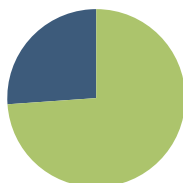

■ Year End 2021 Unrestricted.....	$2,774,911.71
■ Year End 2021 Restricted.....	$974,423.08
Year End Total Value 2021.....	$3,749,334.79