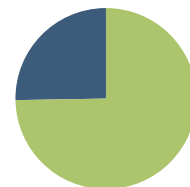

■ Year End 2021 Unrestricted.....	$2,774,911.71
■ Year End 2021 Restricted.....	$974,423.08
Year End Total Value 2021.....	$3,749,334.79