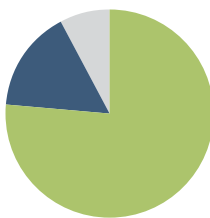

Annual Contributions to IIMC Educational Programs

■ 2020 Education Funds to IIMC – 52%.....	$40,454.00
■ Restricted CMC & MMC Scholarships – 11%.....	$8,235.00
■ Unrestricted CMC & MMC Scholarships – 5%.....	$4,093.50
■ State Education Grants – 0%.....	$0.00
■ Distance Learning – 0%.....	$0.00
■ LaserFiche Institute Directors Colloquium – 0%.....	$0.00

Endowment Funds

■ Year End 2020 Unrestricted.....	$2,395,221.48
■ Year End 2020 Restricted.....	$809,451.25
Year End Total Value 2020.....	$3,204,672.73