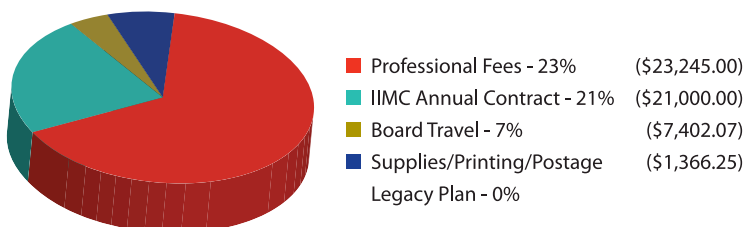

Operating Expenses

(Total Operating/Other Expenses $100,863.72)

NAGARA Grant Program

Funds Received/Reserved - $0.00
Funds Paid Out - $14,250.00