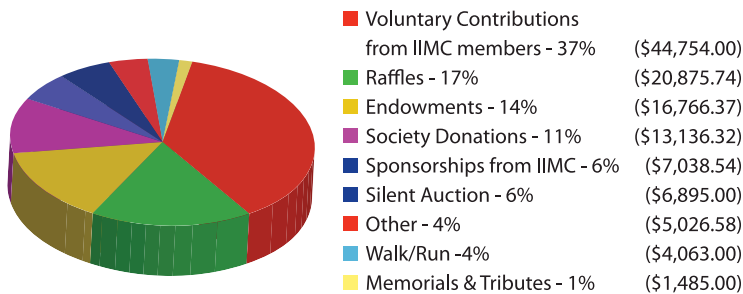

MCEF thanks IIMC members for continuing to contribute and support IIMC Educational Programs. All of us need to support our mission to continue to grow our Foundation to provide IIMC the necessary funds to support the educational needs for the membership; and we thank you for your commitment to achieve this most important mission.

The charts on the below depict the various ways in which MCEF derives its income and the channels in which it delivers educational programs to IIMC members. The two Organizations have a symbiotic relationship with one common goal: to provide education support and programs for IIMC members.

Again, please consider MCEF when renewing your IIMC membership. This is one of the many ways you can support MCEF to continue to grow its endowment, which translates into more monies for IIMC's Educational Programs.

Sincerely,

Dale Barstow
MCEF President

2012 Year End Charts

Income: (Total Income $120,040.55)