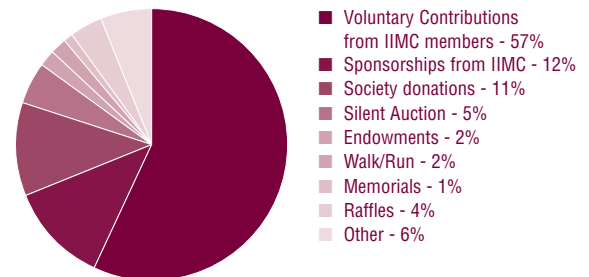

INCOME

The Foundation collaborates with IIMC to provide the utmost in programs operating from only the interest gained, and a small percentage of the unrestricted fund basis as established by policy from the various contributions accumulated throughout the year. MCEF receives annual revenue through voluntary contributions from IIMC members, Endowments, Society Donations, Memorials and from Annual Conference events such as the Silent Auction, Walk Run, and Raffles. MCEF also receives 20 percent of all sponsorship revenue garnered by IIMC.

OPERATING EXPENSE/CONTRIBUTIONS TO IIMC

As part of that working relationship, an annual contract with IIMC provides the Foundation with general administrative support, development/fundraising activity, donor relations and marketing services.

MCEF, in turn, uses the interest and a small percentage of the unrestricted fund basis as established by policy to either initiate or embellish IIMC education programs. In addition to sponsoring state education grants and scholarships, MCEF contributes to Annual Conference speakers and education sessions and, in 2005, helped sponsor the distance education program and the Wyoming On-Line, On-Land Institute through the web site.

Dale Barstow
MCEF President

Let Us Grow Together