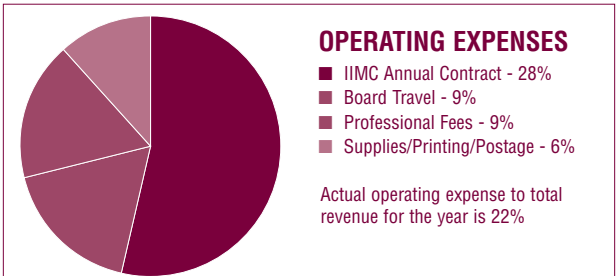

INCOME

The Foundation collaborates with IIMC to provide the utmost in programs operating from only the interest gained, and a small percentage of the unrestricted fund basis as established by policy from the various contributions accumulated throughout the year. MCEF receives annual revenue through voluntary contributions from IIMC members, Endowments, Society Donations, Memorials and from Annual Conference events such as the Silent Auction, Walk Run, and Raffles. MCEF also receives 20 percent of all sponsorship revenue garnered by IIMC.

OPERATING EXPENSE/CONTRIBUTIONS TO IIMC

As part of that working relationship, an annual contract with IIMC provides the Foundation with general administrative support, development/fundraising activity, donor relations and marketing services.

MCEF, in turn, uses the interest and a small percentage of the unrestricted fund basis as established by policy to either initiate or embellish IIMC education programs. In addition to sponsoring state education grants and scholarships, MCEF contributes to Annual Conference speakers and education sessions and, in 2005, helped sponsor the distance education program and the Wyoming On-Line, On-Land Institute through the web site.

Dale Barstow
MCEF President

Let Us Grow Together