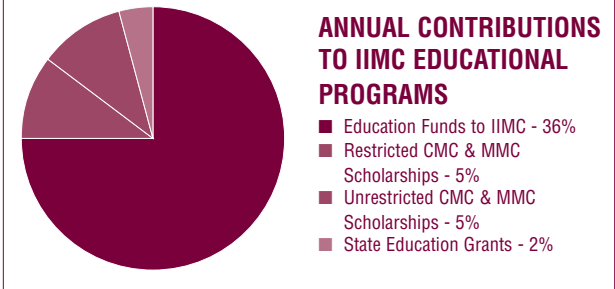

INCOME

The Foundation collaborates with IIMC to provide the utmost in programs operating from only the interest gained, and a small percentage of the unrestricted fund basis as established by policy from the various contributions accumulated throughout the year. MCEF receives annual revenue through voluntary contributions from IIMC members, Endowments, Society Donations, Memorials and from Annual Conference events such as the Silent Auction, Walk Run, and Raffles. MCEF also receives 20 percent of all sponsorship revenue garnered by IIMC.

OPERATING EXPENSE/CONTRIBUTIONS TO IIMC

As part of that working relationship, an annual contract with IIMC provides the Foundation with general administrative support, development/fundraising activity, donor relations and marketing services.

MCEF, in turn, uses the interest and a small percentage of the unrestricted fund basis as established by policy to either initiate or embellish IIMC education programs. In addition to sponsoring state education grants and scholarships, MCEF contributes to Annual Conference speakers and education sessions and, in 2005, helped sponsor the distance education program and the Wyoming On-Line, On-Land Institute through the web site.

Dale Barstow
MCEF President

Let Us Grow Together