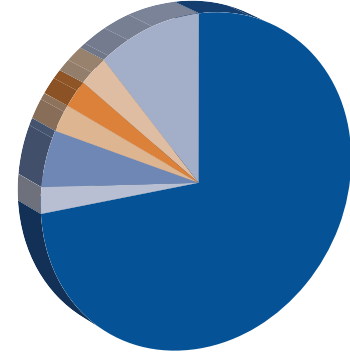

ANNUAL CONTRIBUTIONS TO IIMC EDUCATIONAL PROGRAMS

- Education Funds to IIMC - 29%
- Restricted CMC & MMC Scholarships - 1%
- Unrestricted CMC & MMC Scholarships - 2%
- State Education Grants - 1%
- Distance Learning - 1%
- LaserFiche Institute Directors Colloquium - 1%
- Conference Grants - 4%

* LaserFiche, Municipal Code, General Code, American Legal, Granicus, Media Vision, Sire and iCompass