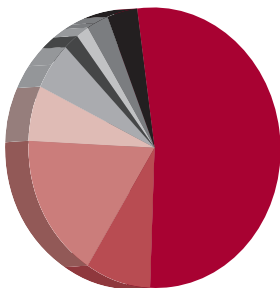

Dyanne Reese Education Fund
Savannah, Georgia

Marianne Edwards Education Fund
Normal, Illinois

New Mexico Municipal Clerks Education Fund
New Mexico

Income

- Voluntary Contributions from IIMC members - 42%
- Sponsorships from IIMC - 8%
- Society Donations - 12%
- Silent Auction - 4%
- Endowments - 14%
- Walk/Run - 4%
- Memorials/Tributes - 1%
- Raffles - 8%
- Other - 7%